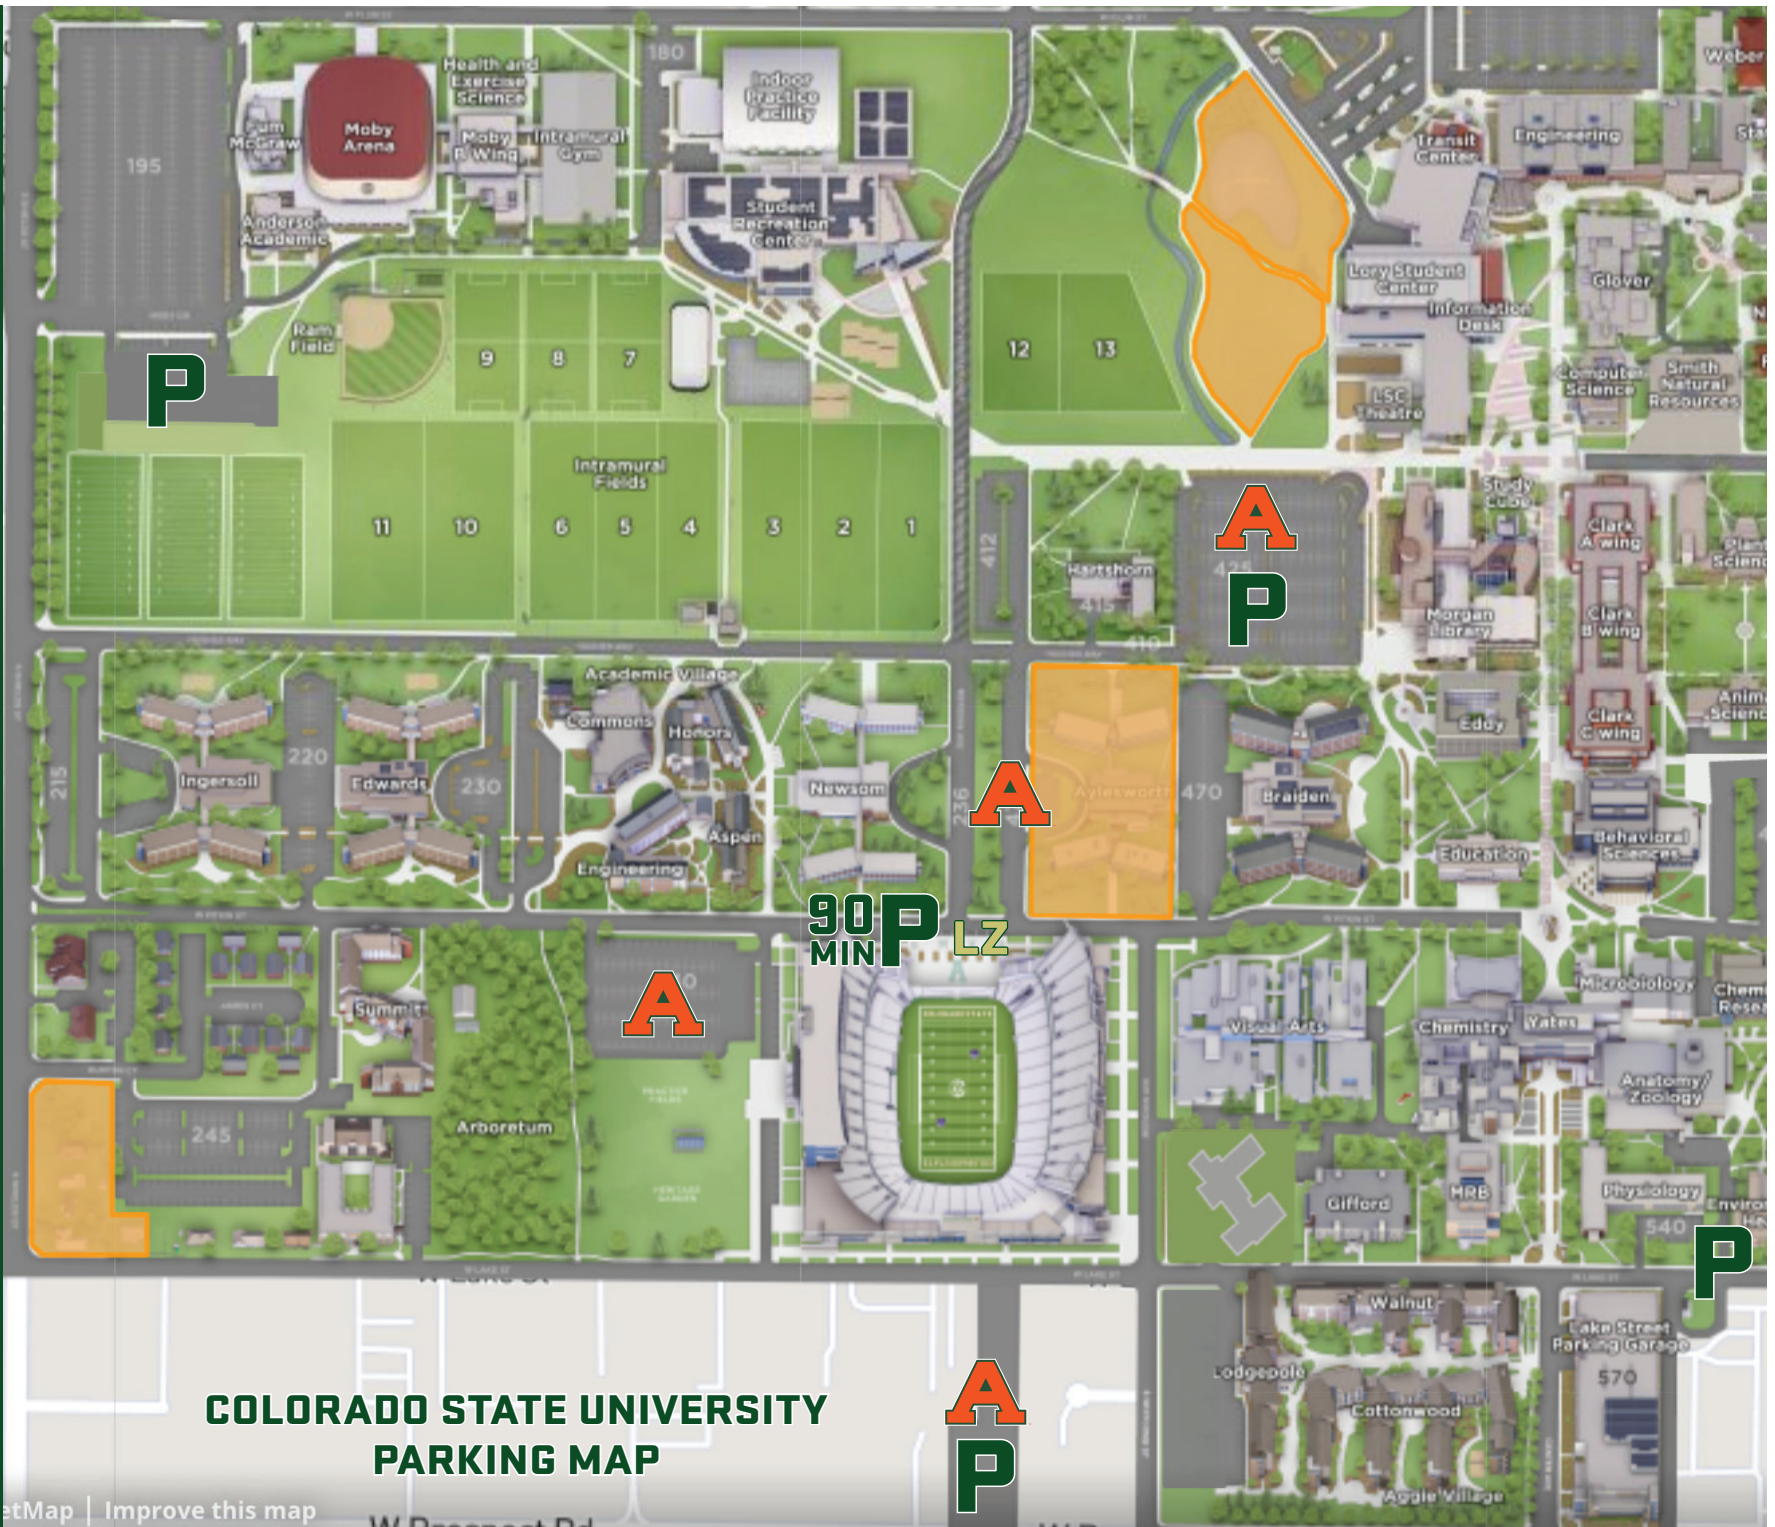

P

PAY TO PARK  
MON. - FRI.  
7:30AM - 4:00PM

A

AVAILABLE WITH  
CSU "A" PERMIT

OR

MON. - FRI.  
AFTER 4PM

AND

SAT. & SUN  
ALL DAY

LZ

15 MINUTE  
LOADING ZONE

THE PAY TO PARK  
IN FRONT OF THE  
RAMS FOOTBALL  
ENTRY IS  
90 MINUTES MAX

THE LAKE  
STREET GARAGE  
PAY TO PARK IS  
ENFORCED 24/7,  
365 DAYS A YEAR

# COLORADO STATE UNIVERSITY PARKING MAP